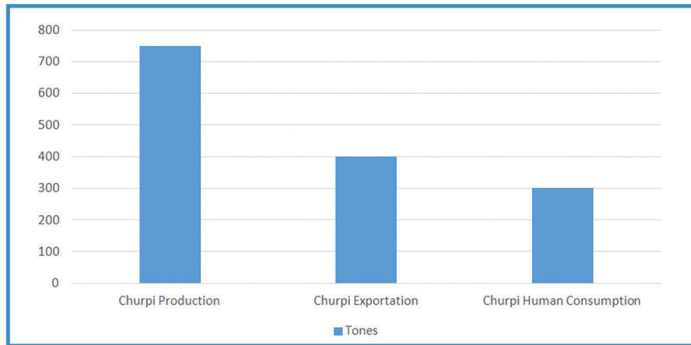

### ANNUAL NEPAL STATISTICS

As you can see, Nepal produces an enormous amount of Churpi annually, exporting their products worldwide. Not only do we have the shortest turnaround time, manufacturing, processing, labelling and shipping to international consumers, we provide remaining product to local resellers who in turn resell their product.